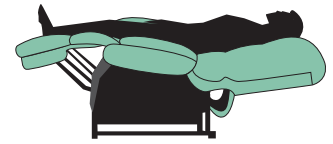

Trendelenburg