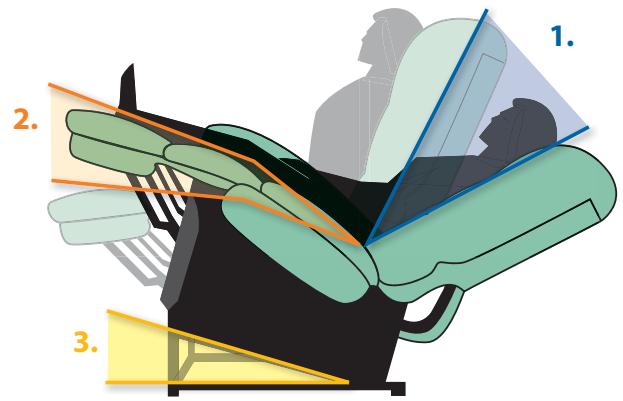

* See Customize Chart for dimension limits

Sizes may vary depending on fabric, filling material, upholstery and carpet thickness. All measurements taken on concrete floor using levels and metal rulers.

Patented 3-Motor Seating Technology

Up