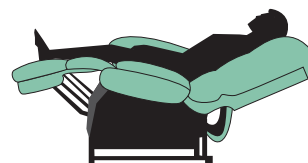

Zero Gravity